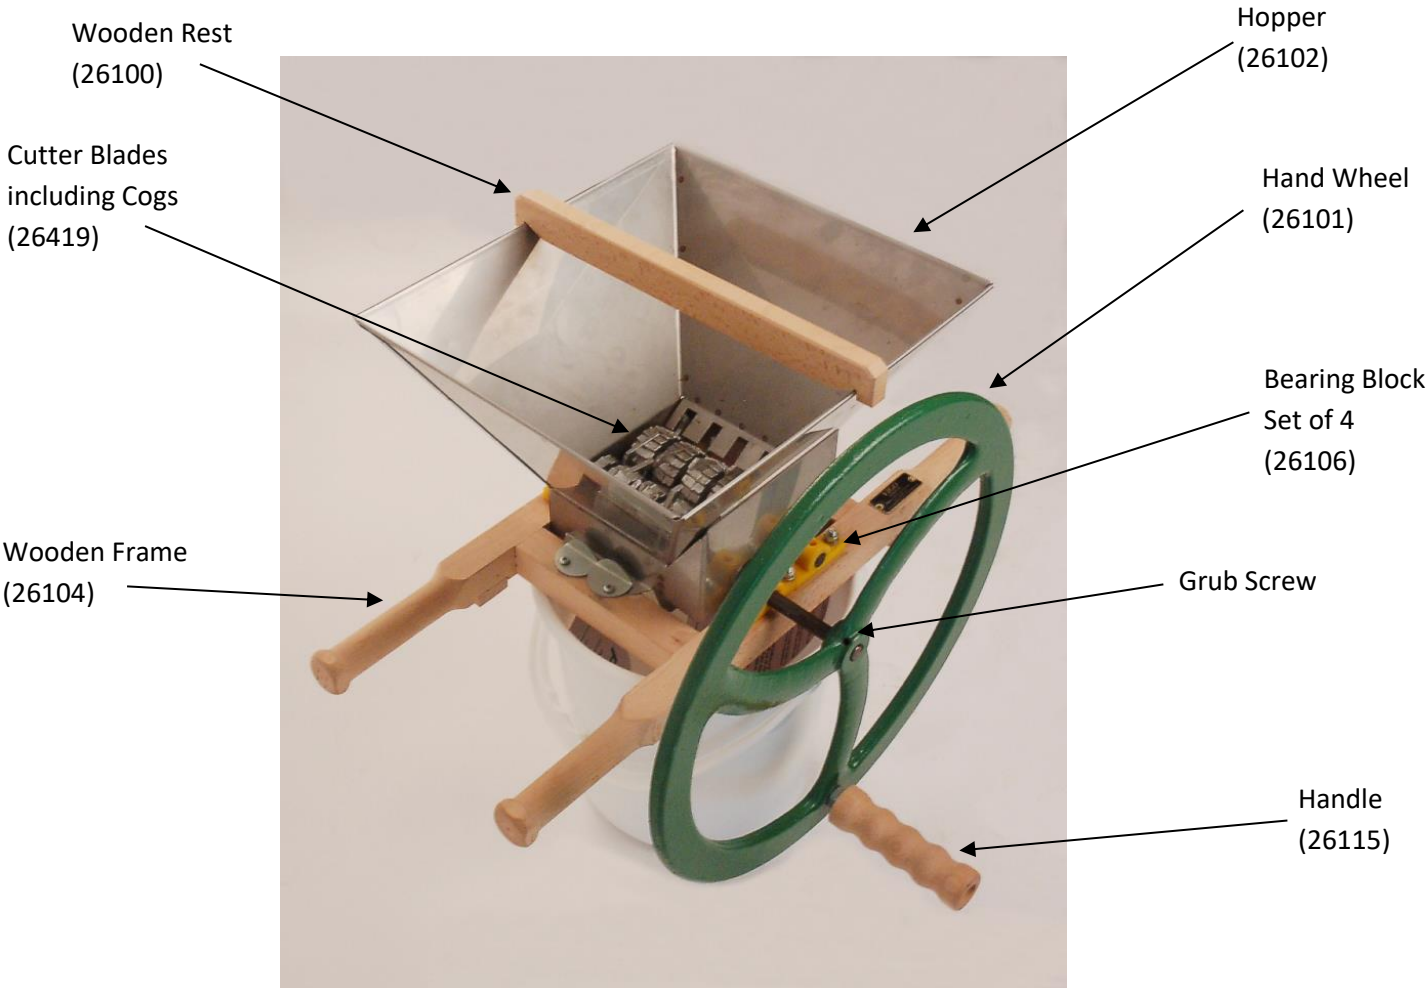

Vigò Presses®

91101 - Crusher 'A' with grub screw

Grub screw and allen key